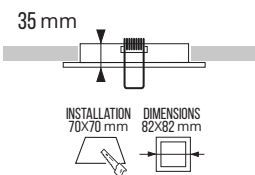

DIMENSIONS