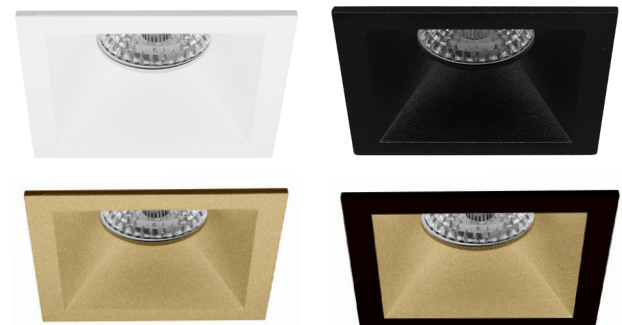

APOLLO DEEP SQUARE LED GU10 SPOT

PRAGMALUX
PROFESSIONAL LIGHTING

3 PRAGMALUX
YEAR
WARRANTY

KEY FEATURES

- High quality recessed spot made of aluminum
- Fixed spotlight with recessed design
- Deep design for an extra calm effect
- Powder coating finish

IP20 IK02 GU10 220V
230V

DIMENSIONS

COLORS

ACCESSORIES

IP65 Kit square
4608136

Blade clips
4607849

Honeycomb
4608204

COMPATIBLE LAMPS

OPTIONS

SPECIFICATIONS

ITEM CODE	DESCRIPTION	EQUIVALENT	COLOR
4600055	Apollo Deep MR16 Spot Square White Ø82x82mm Cutout Ø70x70mm (Incl. GU10 Fitting)	50W HAL	White
4600062	Apollo Deep MR16 Spot Square Black Ø82x82mm Cutout Ø70x70mm (Incl. GU10 Fitting)	50W HAL	Black
4607061	Apollo Deep MR16 Spot Square Gold Ø82x82mm Cutout Ø70x70mm (Incl. GU10 Fitting)	50W HAL	Gold
4608242	Apollo Deep MR16 Spot Square Black/Gold Ø82x82mm Cutout Ø70x70mm (Incl. GU10 Fitting)	50W HAL	Black/Gold